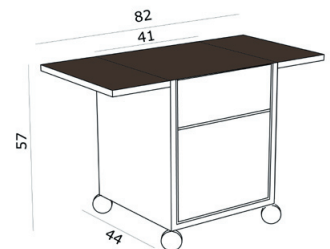

## Fold

Design André Schelbach

Fold is the name of the new cabinet which forms a practical addition to the Magic Desk. This stylish cabinet on castors is characterised by its clear-cut design in a choice of either polished or matt finished stainless steel, its fine details and practical storage space. The top shelf folds out and can be extended from 41 to 82 cm to provide a large shelf area. When folded, it alternatively provides a handy space-saving option. The drawers with elegant leather trim and velvet lining provide plenty of storage space. There is a small drawer containing a compartment for pens and a large drawer which can be used for storing folders and provides enough room for inserting hanging file folders. A gentle press is all that is required to open the drawers. This handlefree concept reflects the clear lines of the design on the front cabinet.

compartment for pens

drawer

insert for hanging file folders

The extendable top shelf is available in 3 different colours:

There is the choice of polished or matt finished stainless steel.