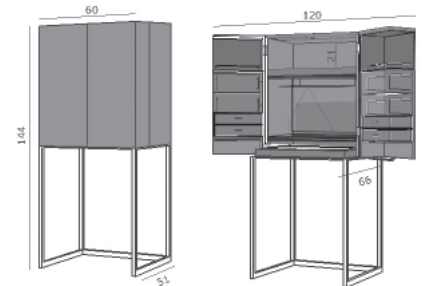

There is the choice of a polished or brushed stainless steel frame.